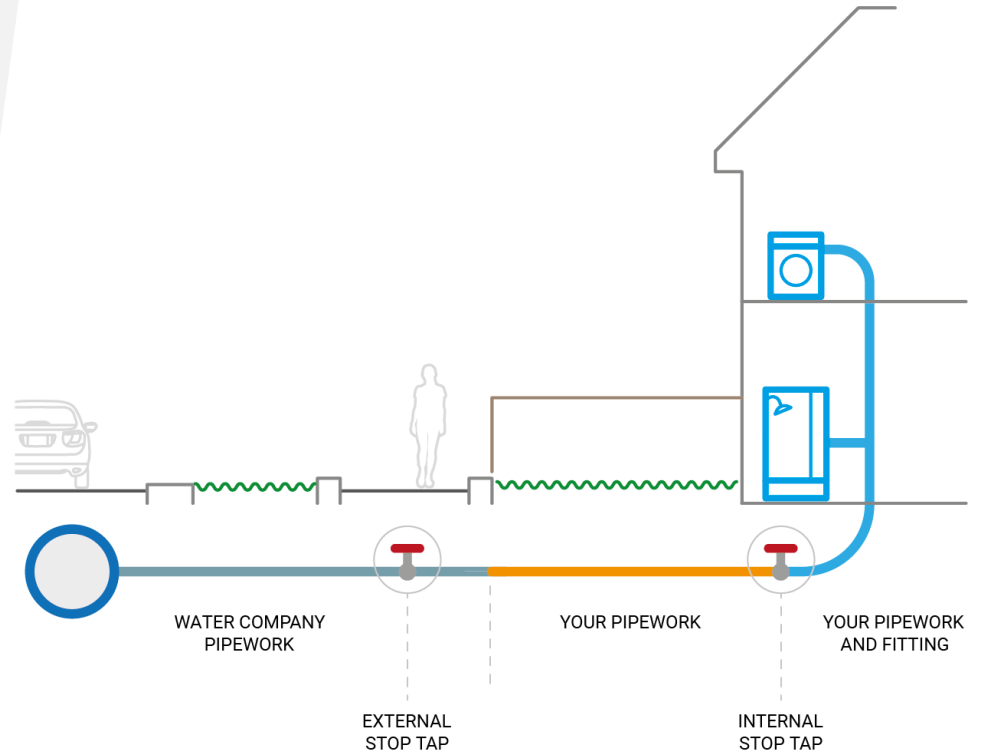

We believe in solving real-life problems

Our products and services enhance
people's lives with truly smart
technology

Across the UK network
3.1 billion litres
are lost every day.

20-30% on the
Consumer Side
of the network.

Circa

£2.5 million

per day.

HERO LABS IoT Platform

Configurable Dashboard

- Geomap
- Property Score
- Aggregated User Score

End User App

- Push Notifications
- Policy Wallet
- Circle of Trust
- Emergency Plumbing Assistance